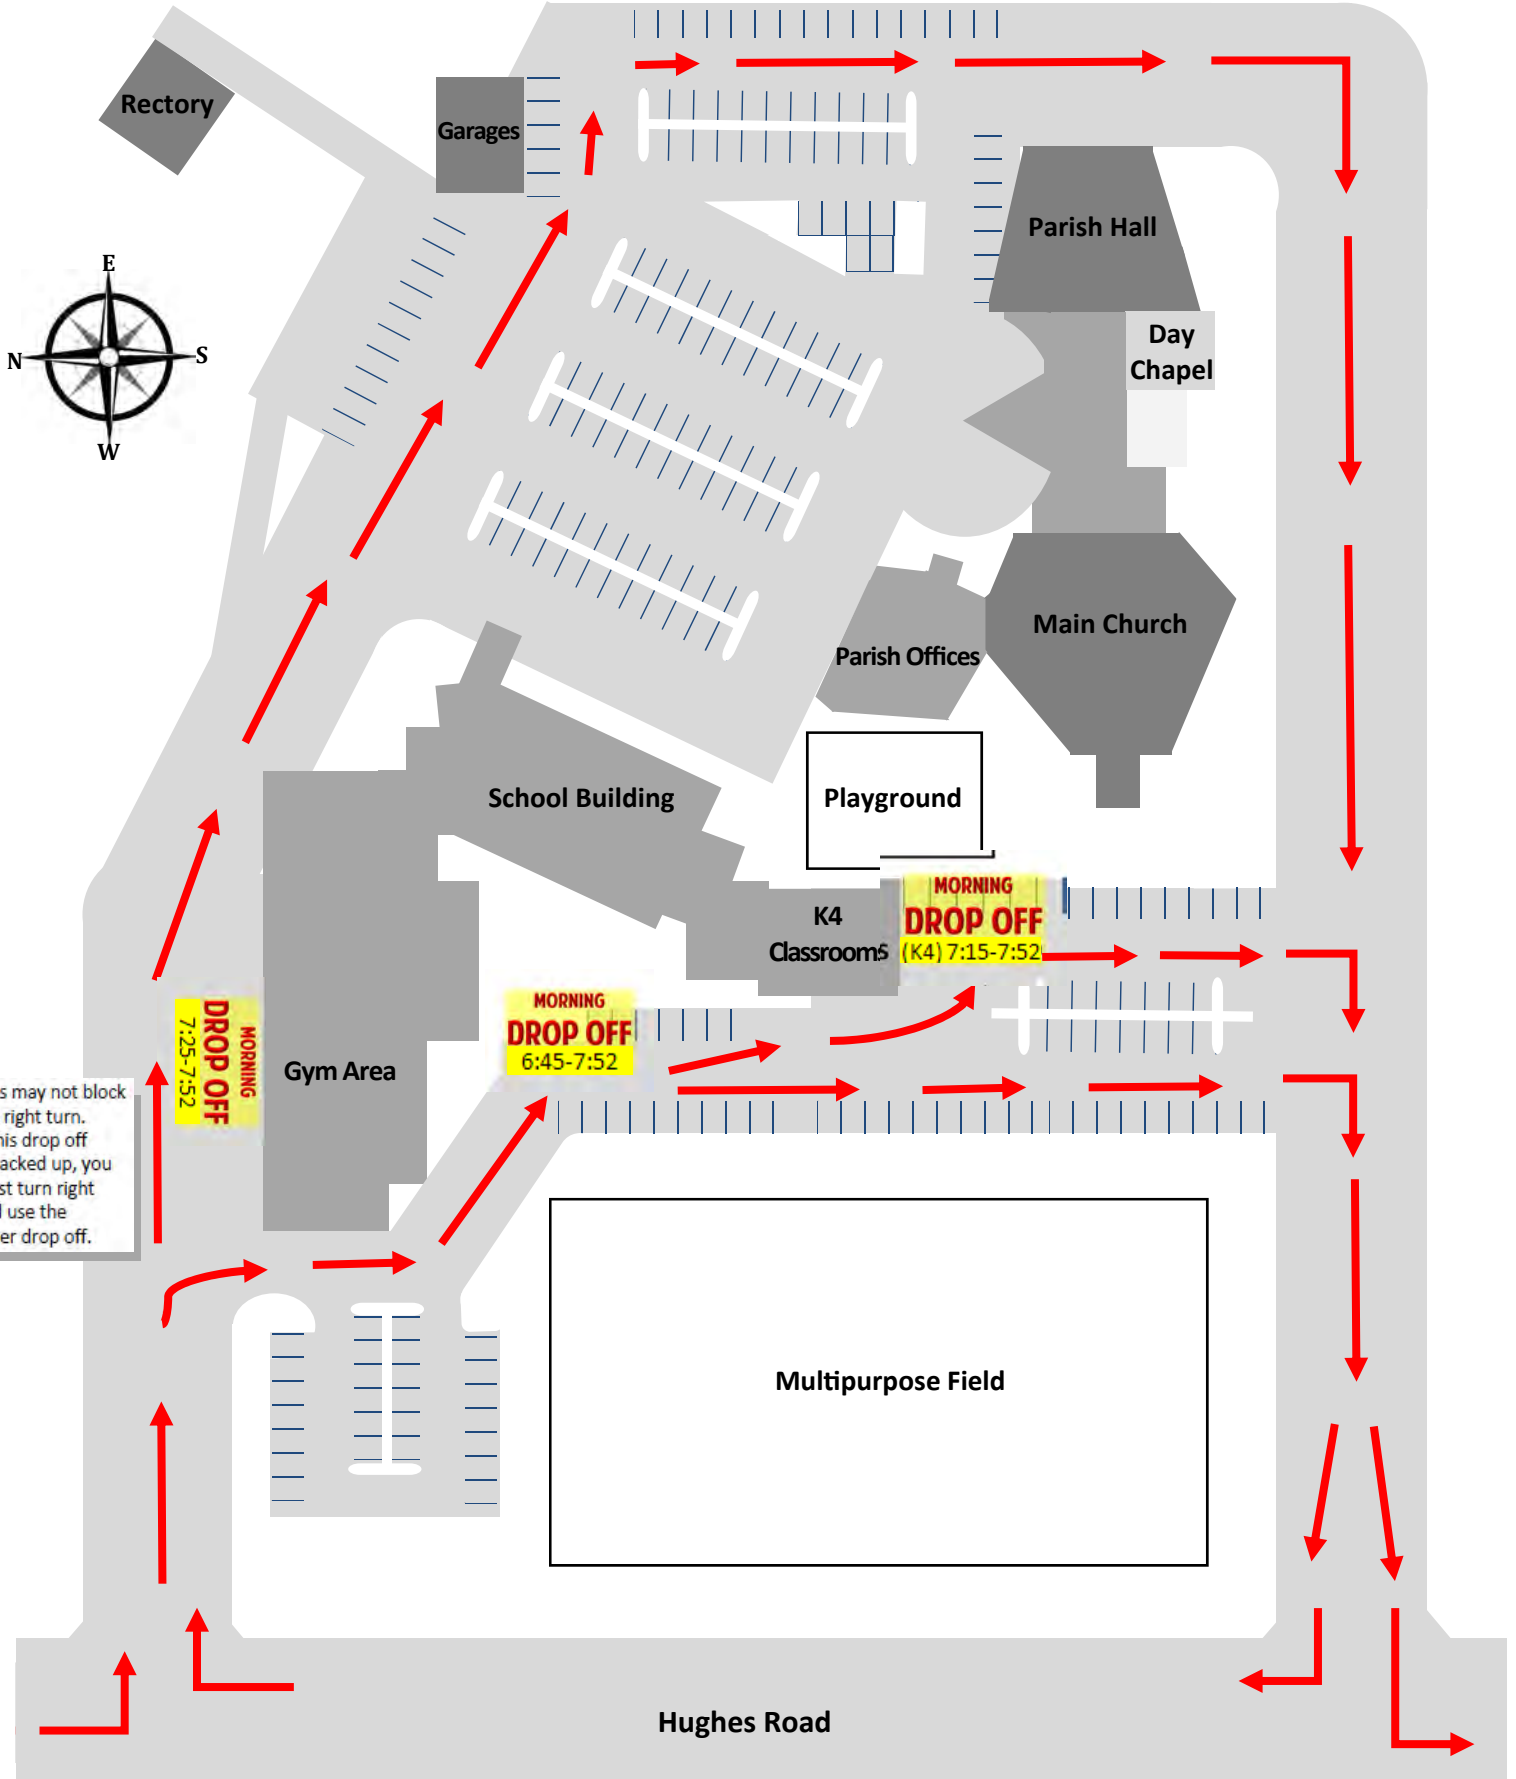

St. John the Baptist Catholic School

Morning Drop Off: Grades K4-8

Afternoon Carline

Upper Line: Grades K4-2nd

Lower Line: Grades 3rd-8th