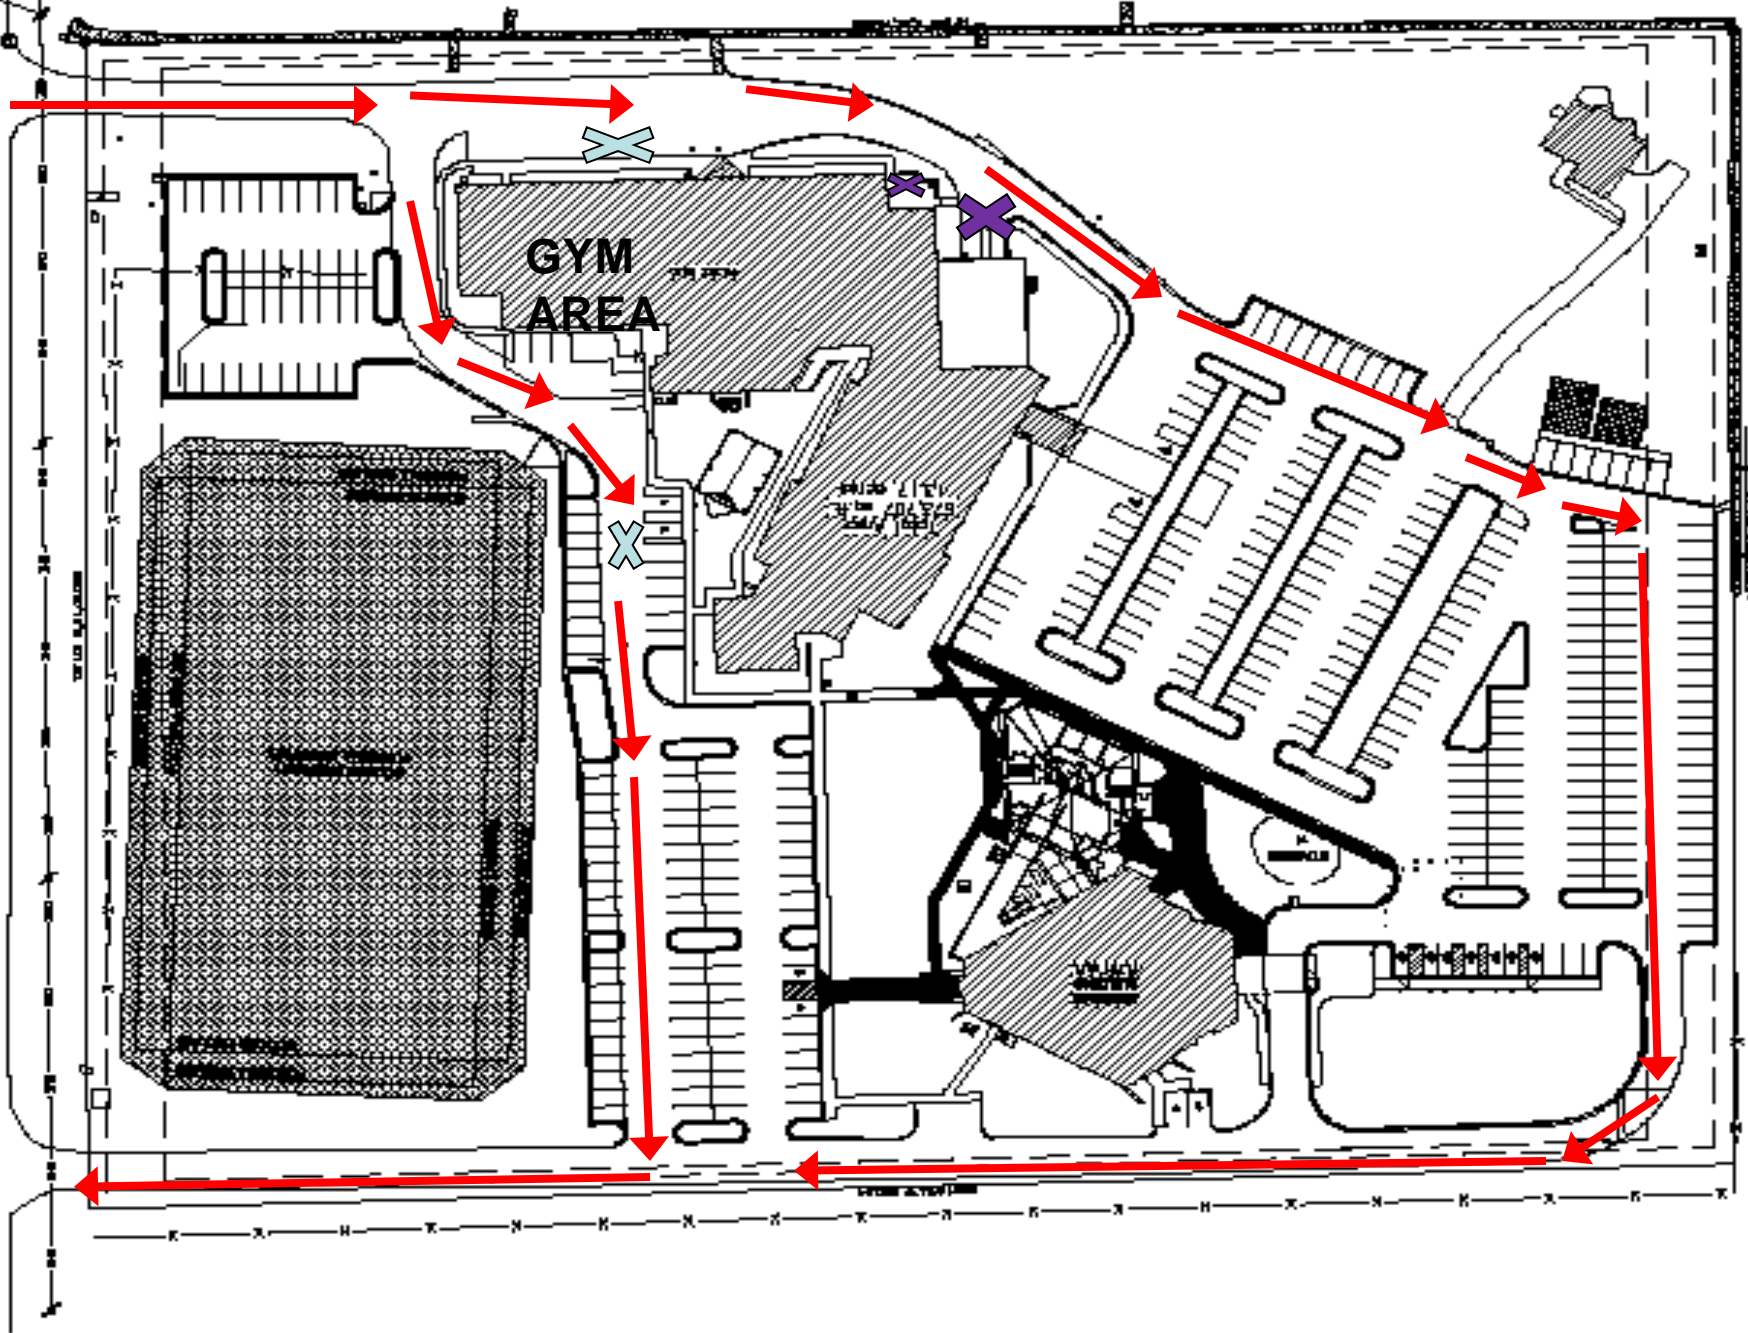

# MORNING DROP OFF: Grades PreK4-8

Hughes Road (120' R.O.W.)

Afternoon Car Line – Upper Line Grades PreK4-3<sup>rd</sup> in Red  
Lower Line Grades 4-8 in Orange